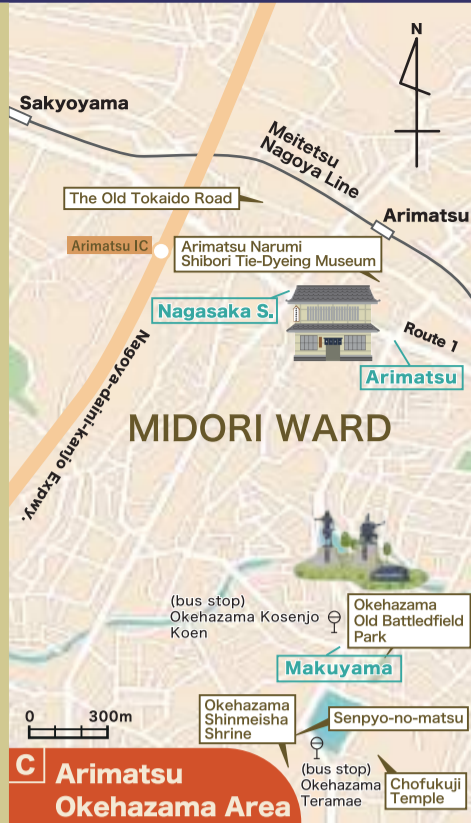

### MAP A Accommodations

1	KKR Hotel Nagoya	5	Meitetsu Inn Nagoya Kanayama
2	Toyoko Inn Nagoya Kanayama	6	ANA Crowne Plaza Hotel Grand Court Nagoya
3	Atsutanomori Hotel Shinsuien	7	Cypress Garden Hotel
4	Excelinn Nagoya Atsuta		

**Me-guru 1-Day Ticket**

Valid for 1 passenger per ticket.  
Unlimited 1-day rides.  
You can also ride **C758** Downtown Loop Bus.

0	<b>Nagoya Station</b> Nagoya Station Bus Terminal Bus Stop No.11
1	<b>Toyota Commemorative Museum of Industry and Technology</b> *Note 1
2-A	<b>Noritake Garden West</b>
2-B	<b>Noritake Garden</b>
3	<b>Shikemichi</b>
4	<b>Nagoya Castle</b> *Note 1
5	<b>Nagoya Castle East Shiyakusho (City Hall)</b>
6	<b>Tokugawaen</b> <b>The Tokugawa Art Museum</b> <b>Hosa Library</b>
7	<b>Cultural path Futaba Museum</b>
8	<b>Nagoya City Archives South</b>
9	<b>Chubu Electric Power MIRAI TOWER</b>
10	<b>Hirokoji-Sakae</b>
11	<b>Hirokoji-Fushimi</b>

## Nagoya City Route Map

This map is an illustrated map, it indicates the approximate location of the place and the scale may not be accurate.

**Legend**

- Address
- Phone No.
- Nagoya Sightseeing Route Bus Me-guru
- Higashiyama Subway Line
- Meitetsu Subway Line
- Meiko Subway Line
- Tsurumai Subway Line
- Sakurai-dori Subway Line
- Aonami Line