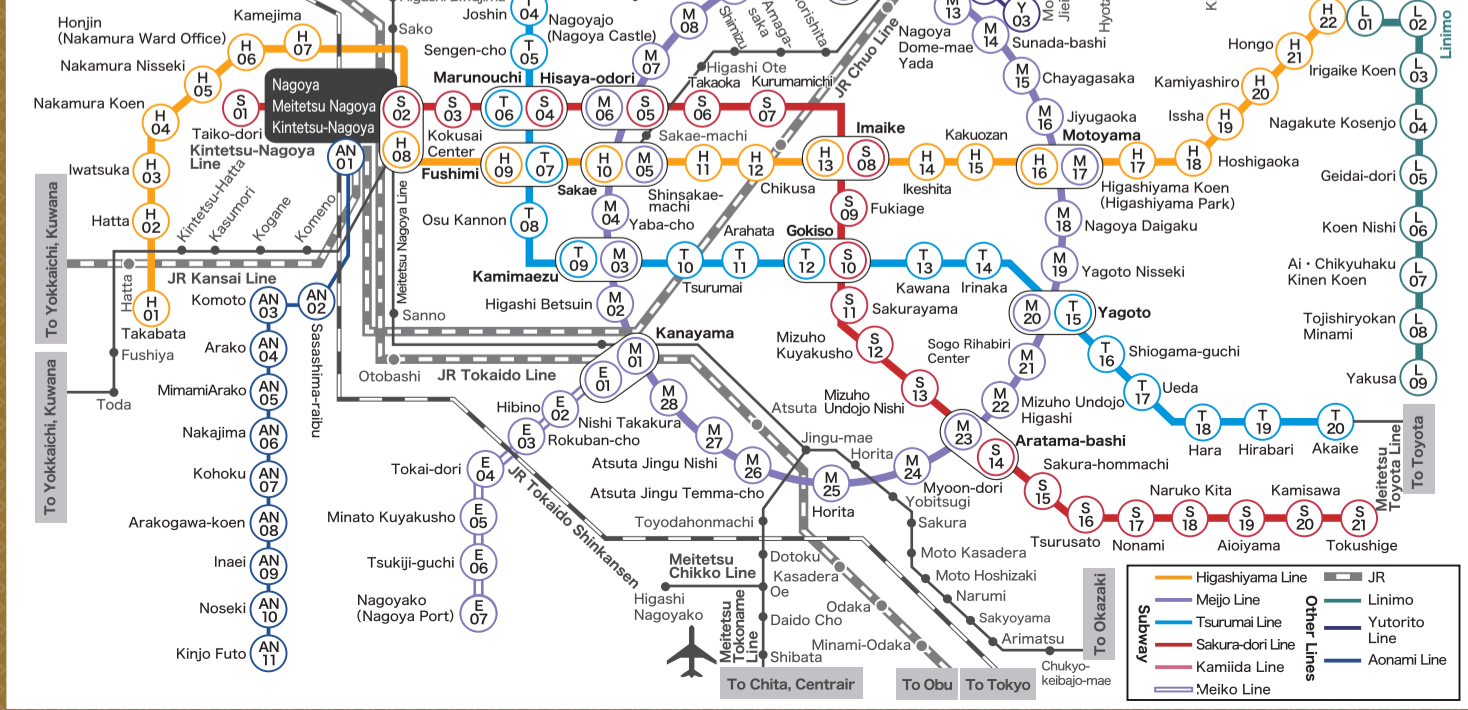

## NAGOYA SIGHTSEEING ROUTE BUS Me-guru

Not in service: Mondays (the next day when Monday falls on a National Holiday), and December 29th - January 3rd

**Days of operation:** Tuesday through Sunday

**Saturdays, Sundays and National Holidays:** Every 20-40 minutes.

**Weekdays:** Every 30-60 minutes.

\*Note 1  
Outbound and inbound buses use the same stations.  
Take care not to mistake the direction.

Fares	Adult	Child
<b>1 Ride</b>	210 yen	100 yen
<b>NAGOYA SIGHTSEEING 1-DAY Pass</b>	500 yen	250 yen

**Me-guru 1-Day Ticket**

Valid for 1 passenger per ticket.  
Unlimited 1-day rides.  
You can also ride **C758** Downtown Loop Bus.

0	<b>Nagoya Station</b> Nagoya Station Bus Terminal Bus Stop No.11
1	<b>Toyota Commemorative Museum of Industry and Technology</b> *Note 1
2-A	<b>Noritake Garden West</b>
2-B	<b>Noritake Garden</b>
3	<b>Shikemichi</b>
4	<b>Nagoya Castle</b> *Note 1
5	<b>Nagoya Castle East Shiyakusho (City Hall)</b>
6	<b>Tokugawaen</b> <b>The Tokugawa Art Museum</b> <b>Hosa Library</b>
7	<b>Cultural path Futaba Museum</b>
8	<b>Nagoya City Archives South</b>
9	<b>Chubu Electric Power MIRAI TOWER</b>
10	<b>Hirokoji-Sakae</b>
11	<b>Hirokoji-Fushimi</b>

## Nagoya City Route Map

This map is an illustrated map, it indicates the approximate location of the place and the scale may not be accurate.

**Legend**

- Address
- Phone No.
- Nagoya Sightseeing Route Bus Me-guru
- Higashiyama Subway Line
- Meitetsu Subway Line
- Meiko Subway Line
- Tsurumai Subway Line
- Sakurai-dori Subway Line
- Aonami Line