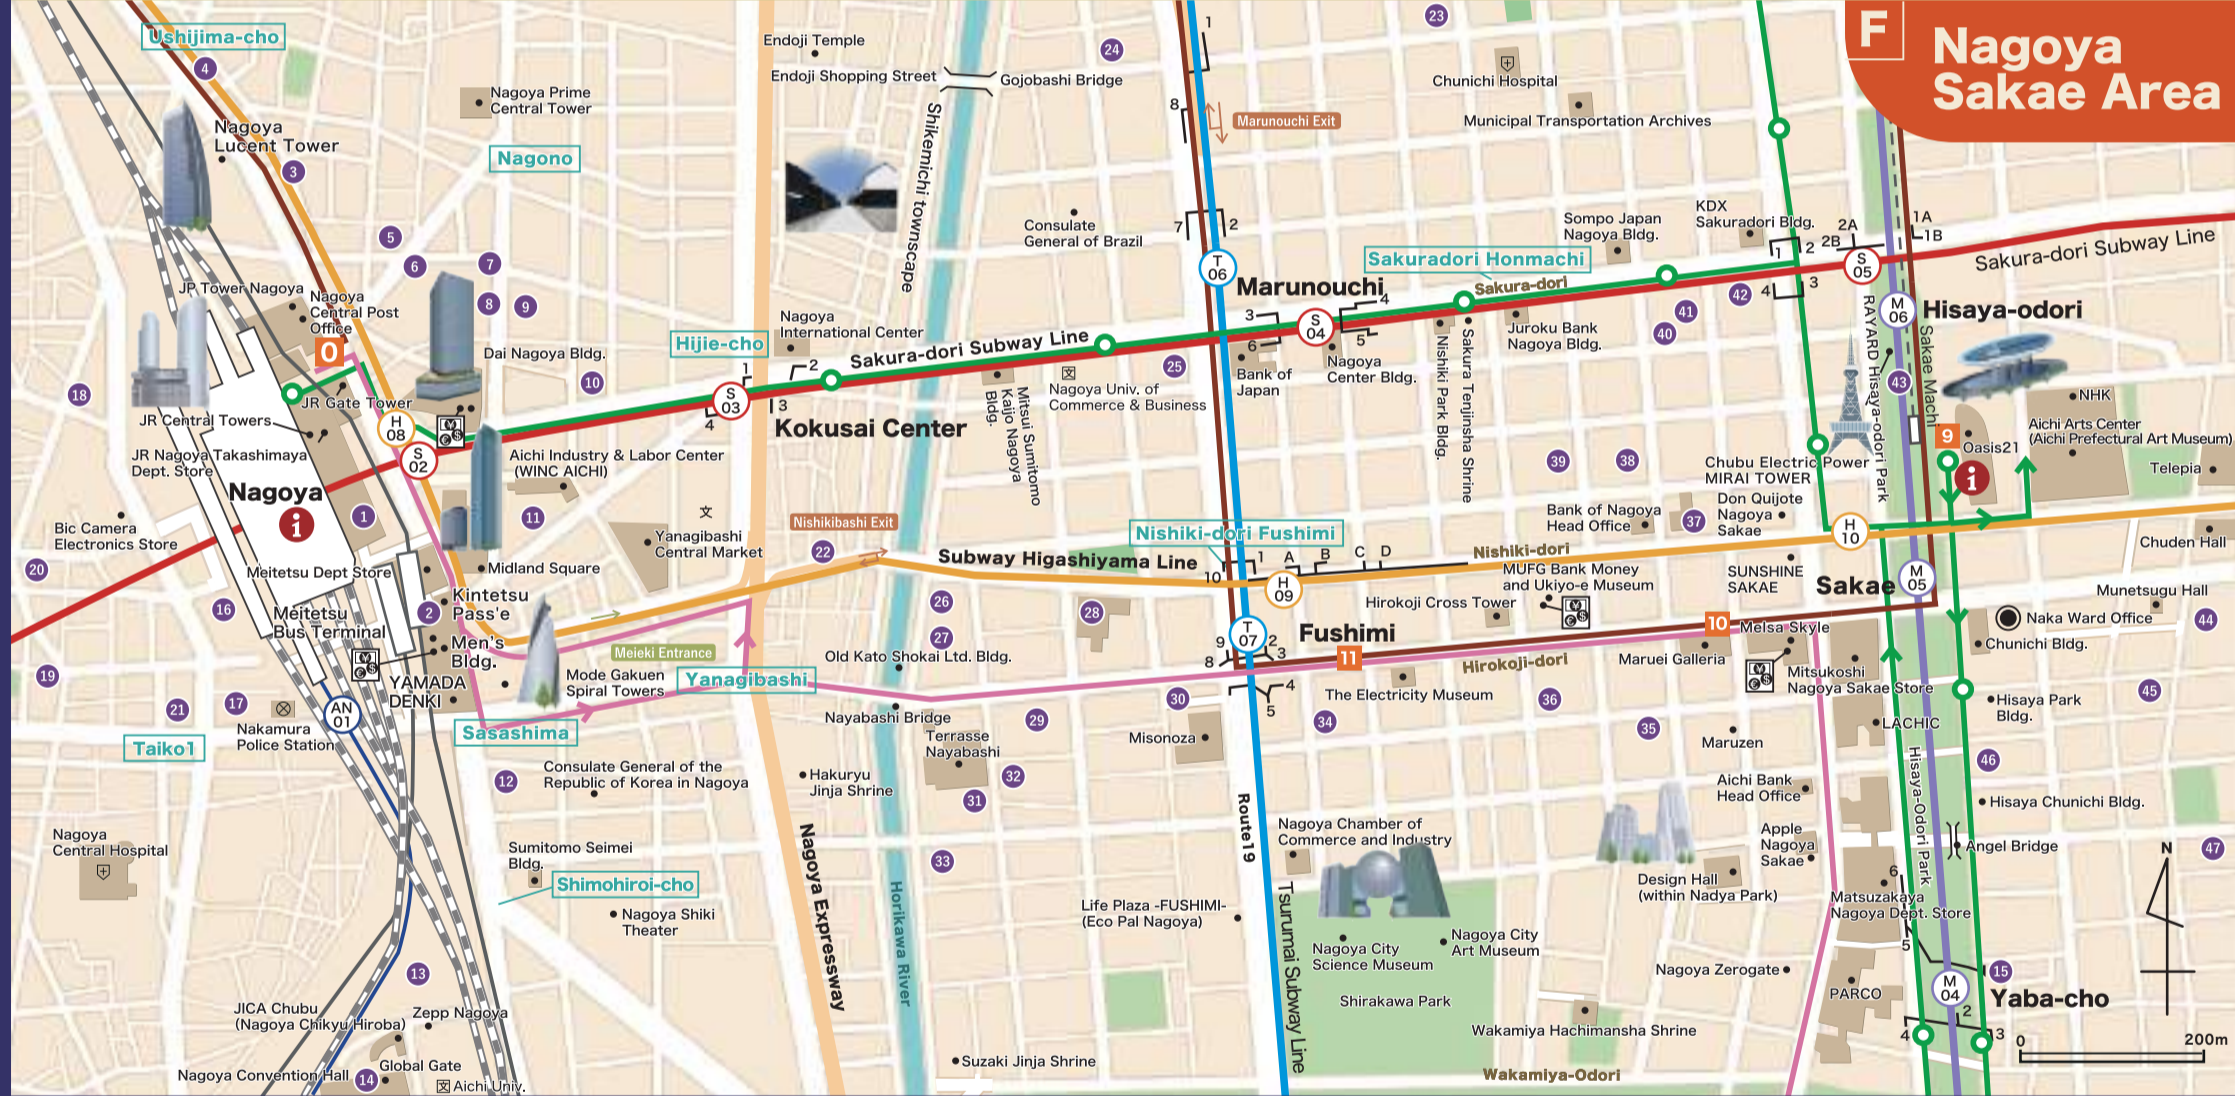

### Legend

- Higashiyama Subway Line
- Meitetsu Subway Line
- Meitetsu Subway Line
- Tsurumai Subway Line
- Sakura-dori Subway Line
- Kamiida Subway Line
- Aonami Line
- Yutorito Line
- JR
- Private railway
- Nagoya Sightseeing Route Bus "Me-guru"
- Downtown Loop Bus (C758)
- Key Route Bus
- Nagoya Expressway
- Tourist Information Center

## NAGOYA SIGHTSEEING ROUTE BUS Me-guru

Not in service: Mondays (the next day when Monday falls on a National Holiday), and December 29th - January 3rd

**Days of operation:** Tuesday through Sunday

**Saturdays, Sundays and National Holidays:** Every 20-40 minutes.

**Me-guru 1-Day Ticket**

Valid for 1 passenger per ticket.  
Unlimited 1-day rides.  
You can also ride **C758** Downtown Loop Bus.

0	<b>Nagoya Station</b> Nagoya Station Bus Terminal Bus Stop No.11
1	<b>Toyota Commemorative Museum of Industry and Technology</b> *Note 1
2-A	<b>Noritake Garden West</b>
2-B	<b>Noritake Garden</b>
3	<b>Shikemichi</b>
4	<b>Nagoya Castle</b> *Note 1
5	<b>Nagoya Castle East Shiyakusho (City Hall)</b>
6	<b>Tokugawaen</b> <b>The Tokugawa Art Museum</b> <b>Hosa Library</b>
7	<b>Cultural path Futaba Museum</b>
8	<b>Nagoya City Archives South</b>
9	<b>Chubu Electric Power MIRAI TOWER</b>
10	<b>Hirokoji-Sakae</b>
11	<b>Hirokoji-Fushimi</b>

## Nagoya City Route Map

This map is an illustrated map, it indicates the approximate location of the place and the scale may not be accurate.

**Legend**

- Address
- Phone No.
- Nagoya Sightseeing Route Bus Me-guru
- Higashiyama Subway Line
- Meitetsu Subway Line
- Meiko Subway Line
- Tsurumai Subway Line
- Sakurai-dori Subway Line
- Aonami Line