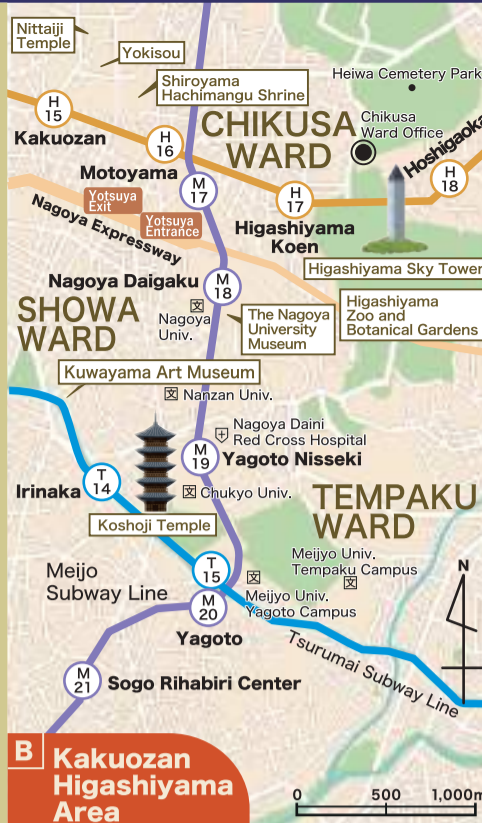

### MAP A Accommodations

1	KKR Hotel Nagoya	5	Meitetsu Inn Nagoya Kanayama
2	Toyoko Inn Nagoya Kanayama	6	ANA Crowne Plaza Hotel Grand Court Nagoya
3	Atsutanomori Hotel Shinsuien	7	Cypress Garden Hotel
4	Excelinn Nagoya Atsuta		

**Me-guru 1-Day Ticket**

Valid for 1 passenger per ticket.  
Unlimited 1-day rides.  
You can also ride **C758** Downtown Loop Bus.

0	<b>Nagoya Station</b> Nagoya Station Bus Terminal Bus Stop No.11
1	<b>Toyota Commemorative Museum of Industry and Technology</b> *Note 1
2-A	<b>Noritake Garden West</b>
2-B	<b>Noritake Garden</b>
3	<b>Shikemichi</b>
4	<b>Nagoya Castle</b> *Note 1
5	<b>Nagoya Castle East Shiyakusho (City Hall)</b>
6	<b>Tokugawaen</b> <b>The Tokugawa Art Museum</b> <b>Hosa Library</b>
7	<b>Cultural path Futaba Museum</b>
8	<b>Nagoya City Archives South</b>
9	<b>Chubu Electric Power MIRAI TOWER</b>
10	<b>Hirokoji-Sakae</b>
11	<b>Hirokoji-Fushimi</b>

## Nagoya City Route Map

This map is an illustrated map, it indicates the approximate location of the place and the scale may not be accurate.

**Legend**

- Address
- Phone No.
- Nagoya Sightseeing Route Bus Me-guru
- Higashiyama Subway Line
- Meitetsu Subway Line
- Meiko Subway Line
- Tsurumai Subway Line
- Sakurai-dori Subway Line
- Aonami Line

**Nagoya Castle**  
 1-1 Hommaru, Naka-ku, Nagoya  
 (052)231-1700  
 MAP A D-2

**Chubu Electric Power MIRAI TOWER**  
 3-6-15 Nishiki, Naka-ku, Nagoya  
 (052)971-8546  
 MAP A E-3

**Noritake Garden**  
 3-1-36 Noritake Shin-machi, Nishi-ku, Nagoya  
 (052)561-7114  
 MAP A C-2, 2-A, 2-B