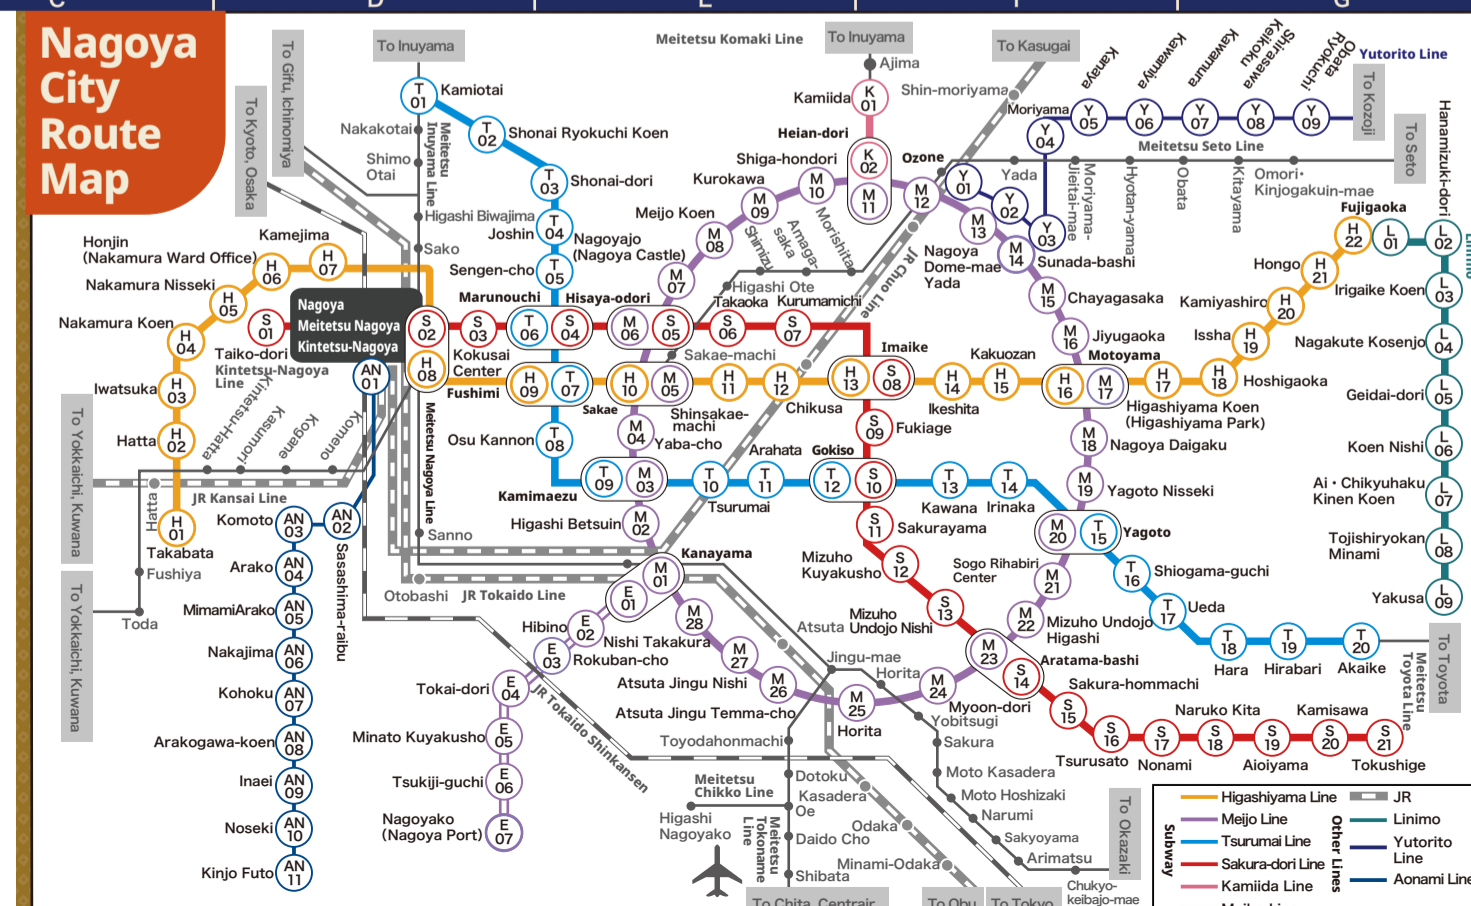

Nagoya sightseeing MAP

2025

Map A

A digital sightseeing map that can be viewed on your smartphone!

with AI function!

Nagoya Convention & Visitors Bureau

Legend

- H 01 Higashiyama Subway Line
- M 01 Meijo Subway Line
- E 01 Meiko Subway Line
- T 01 Tsurumai Subway Line
- S 01 Sakura-dori Subway Line
- K 01 Kamiida Subway Line
- AN 01 Aonami Line
- Y 01 Yutorito Line
- JR
- Nagoya Railroad / Kintetsu Railway
- Nagoya Sightseeing Route Bus "Me-guru"
- City Center Bus C-758 Line (C758)
- Key Route Bus
- Nagoya Expressway
- i Tourist Information Center

NAGOYA SIGHTSEEING ROUTE BUS Me-guru

Not in service: Mondays (the next day when Monday falls on a National Holiday), and December 29th - January 3rd

Days of operation: Tuesday through Sunday

Saturdays, Sundays and National Holidays: Every 20-40 minutes.

Weekdays: Every 30-60 minutes.

*Note 1: Outbound and inbound buses use the same stations. Take care not to mistake the direction.

Fares	Adult	Child
1 Ride	210 yen	100 yen
NAGOYA SIGHTSEEING 1-DAY Pass	500 yen	250 yen

Me-guru 1-Day Ticket

Valid for 1 passenger per ticket. Unlimited 1-day rides. You can also ride C-758 Downtown Loop Bus.

Nagoya City Route Map

- Nagoya Station (Nagoya Station Bus Terminal Bus Stop No. 11)
- Toyota Commemorative Museum of Industry and Technology
- Noritake Garden West / Noritake Garden
- Shikemichi
- Nagoya Castle
- Nagoya Castle East Shiyakusho (City Hall)
- Tokugawaen / The Tokugawa Art Museum / Hosa Library
- Cultural path Futaba Museum
- Nagoya City Archives South
- Chubu Electric Power MIRAI TOWER
- Hirokoji-Sakae
- Hirokoji-Fushimi