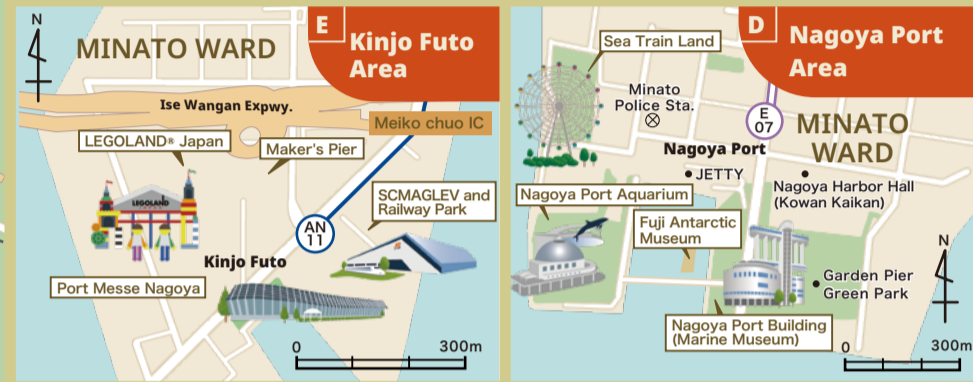

Me-guru 1-Day Ticket

Valid for 1 passenger per ticket. Unlimited 1-day rides. You can also ride C-758 Downtown Loop Bus.

Nagoya City Route Map

- Nagoya Station (Nagoya Station Bus Terminal Bus Stop No. 11)
- Toyota Commemorative Museum of Industry and Technology
- Noritake Garden West / Noritake Garden
- Shikemichi
- Nagoya Castle
- Nagoya Castle East Shiyakusho (City Hall)
- Tokugawaen / The Tokugawa Art Museum / Hosa Library
- Cultural path Futaba Museum
- Nagoya City Archives South
- Chubu Electric Power MIRAI TOWER
- Hirokoji-Sakae
- Hirokoji-Fushimi

This map is an illustrated map. It indicates the approximate location of the place and the scale may not be accurate.

<p>Nagoya Castle 1-1 Hommaru, Naka-ku, Nagoya (052)231-1700 MAP A D-2 4 M07</p>	<p>Atsuta Jingu Shrine 1-1-1 Jingu, Atsuta-ku, Nagoya (052)671-4151 MAP A E-7 M26 M27</p>	<p>The Tokugawa Art Museum 1017 Tokugawa-cho, Higashi-ku, Nagoya (052)935-6262 MAP A City Bus Tokugawaen-Shindeki M12 6</p>
<p>CHUBU Electric Power MIRAI TOWER 3-6-15 Nishiki, Naka-ku, Nagoya (052)971-8546 MAP A E-3 9 M06 M05 S05</p>	<p>Osukannon 2-21-47 Osu, Naka-ku, Nagoya (052)231-6525 MAP A D-4 T08</p>	<p>Toyota Commemorative Museum of Industry and Technology 4-1-35 Noritake Shin-machi, Nishi-ku, Nagoya (052)551-6115 MAP A B-2 1 Meitetsu Sako M07</p>
<p>Noritake Garden 3-1-36 Noritake Shin-machi, Nishi-ku, Nagoya (052)561-7114 MAP A C-2 2-A 2-B H07</p>	<p>Nagoya City Science Museum 2-17-1 Sakae, Naka-ku, Nagoya (052)201-4486 MAP A D-3 11 H09 T07</p>	<p>Higashiyama Zoo and Botanical Gardens 3-70 Higashiyama-motomachi, Chikusa-ku, Nagoya (052)782-2111 MAP B H17 H18</p>
<p>Port of Nagoya Public Aquarium 1-3 Minato-machi, Minato-ku, Nagoya (052)654-7080 MAP D E07</p>	<p>LEGOLAND JAPAN RESORT 2-2-1 Kinjo-futo, Minato-ku, Nagoya (0570)058-605 MAP E AN11</p>	<p>SCMAGLEV and Railway Park 3-2-2 Kinjo-futo, Minato-ku, Nagoya (052)389-6100 MAP E AN11</p>