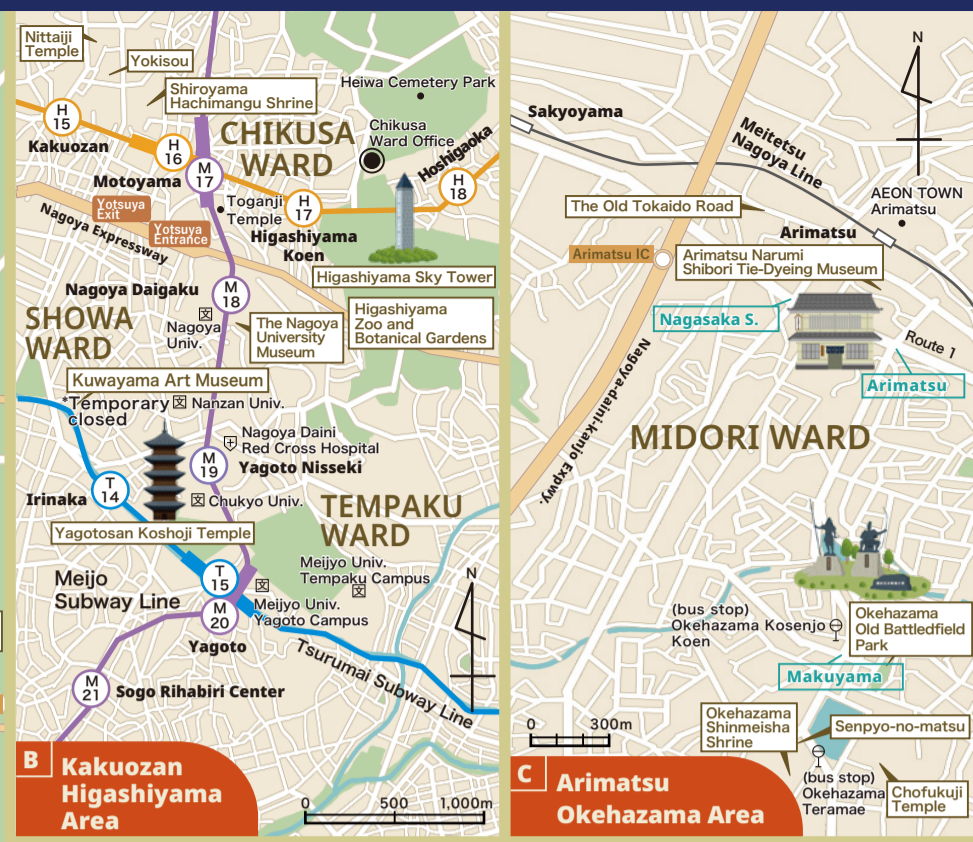

Nagoya Castle 1-1 Hommaru, Naka-ku, Nagoya (052)231-1700 MAP A D-2 4 M07	Atsuta Jingu Shrine 1-1-1 Jingu, Atsuta-ku, Nagoya (052)671-4151 MAP A E-7 M26 M27	The Tokugawa Art Museum 1017 Tokugawa-cho, Higashi-ku, Nagoya (052)935-6262 MAP A City Bus Tokugawaen-Shindeki M12 6
CHUBU Electric Power MIRAI TOWER 3-6-15 Nishiki, Naka-ku, Nagoya (052)971-8546 MAP A E-3 9 M06 M05 S05	Osukannon 2-21-47 Osu, Naka-ku, Nagoya (052)231-6525 MAP A D-4 T08	Toyota Commemorative Museum of Industry and Technology 4-1-35 Noritake Shin-machi, Nishi-ku, Nagoya (052)551-6115 MAP A B-2 1 Meitetsu Sako M07
Noritake Garden 3-1-36 Noritake Shin-machi, Nishi-ku, Nagoya (052)561-7114 MAP A C-2 2-A 2-B H07	Nagoya City Science Museum 2-17-1 Sakae, Naka-ku, Nagoya (052)201-4486 MAP A D-3 11 H09 T07	Higashiyama Zoo and Botanical Gardens 3-70 Higashiyama-motomachi, Chikusa-ku, Nagoya (052)782-2111 MAP B H17 H18
Port of Nagoya Public Aquarium 1-3 Minato-machi, Minato-ku, Nagoya (052)654-7080 MAP D E07	LEGOLAND JAPAN RESORT 2-2-1 Kinjo-futo, Minato-ku, Nagoya (0570)058-605 MAP E AN11	SCMAGLEV and Railway Park 3-2-2 Kinjo-futo, Minato-ku, Nagoya (052)389-6100 MAP E AN11

Wide area map · F Nagoya Sakae area Hotels

1 Nagoya Marriott Associa Hotel	18 Daiwa Roynet Hotel Nagoya Shinkansenguchi	35 Nagoya Garland Hotel
2 Meitetsu Grand Hotel	19 VIA INN NAGOYA SHINKANSENGUCHI	36 Nagoya Sakae Washington Plaza
3 Cypress Hotel Nagoya-eki Mae	20 VIA INN NAGOYA EKIMAETSUBAKIHO	37 TOKYO DAICHI HOTEL NISHIKI
4 Meitetsu Inn Nagoya Ekimae	21 Daiwa Roynet Hotel Nagoya Taiko-doriguchi	38 Nagoya Garden Palace
5 MERCURE NAGOYA CYPRESS	22 NIKKO STYLE NAGOYA	39 Meitetsu Inn Nagoya Nishiki
6 Montblanc Hotel Raffine Nagoya Ekimae	23 Iris Aichi	40 Hotel Vista Nagoya [Nishiki]
7 Toyoko Inn Nagoya-eki Sakuradori-Guchi Honkan	24 Toyoko Inn Nagoya Marunouchi	41 Nishitetsu Hotel Croom Nagoya
8 Coffee Shop, diner, and guest house, Nagoya	25 Hotel Wing International Nagoya	42 THE TOWER HOTEL NAGOYA
9 Meitetsu Inn Nagoya Sakuradori	26 Nagoya B's Hotel	43 Nagoya Tokyu Hotel
10 The Royal Park Canvas-Nagoya	27 Hotel JAL City Nagoya Nishiki	44 APA Hotel Nagoya-Sakae
11 Sotetsu Fresa Inn Nagoya-Sakuradoriguchi	28 Nagoya Kanko Hotel	45 the b nagoya
12 Daiwa Roynet Hotel Nagoya Ekimae	29 Hilton Nagoya	46 Hotel Centmain Nagoya
13 THE STRINGS HOTEL NAGOYA	30 DAIWA ROYNET HOTEL Nagoya Fushimi	47 Howa Seminar Plaza
14 Nagoya Prince Hotel Sky Tower	31 DEL style NAGOYA-NAYABASHI by Daiwa Roynet Hotel	48 Toyoko Inn Chubu International Airport No.1
15 TIAD, AUTOGRAPH COLLECTION	32 Nagoya Crown Hotel	49 Toyoko Inn Chubu International Airport No.2
16 Nagoya Flower Hotel	33 Courtyard by Marriott Nagoya	
17 Nagoya Grand Hotel	34 Nagoya Fushimi Montblanc Hotel