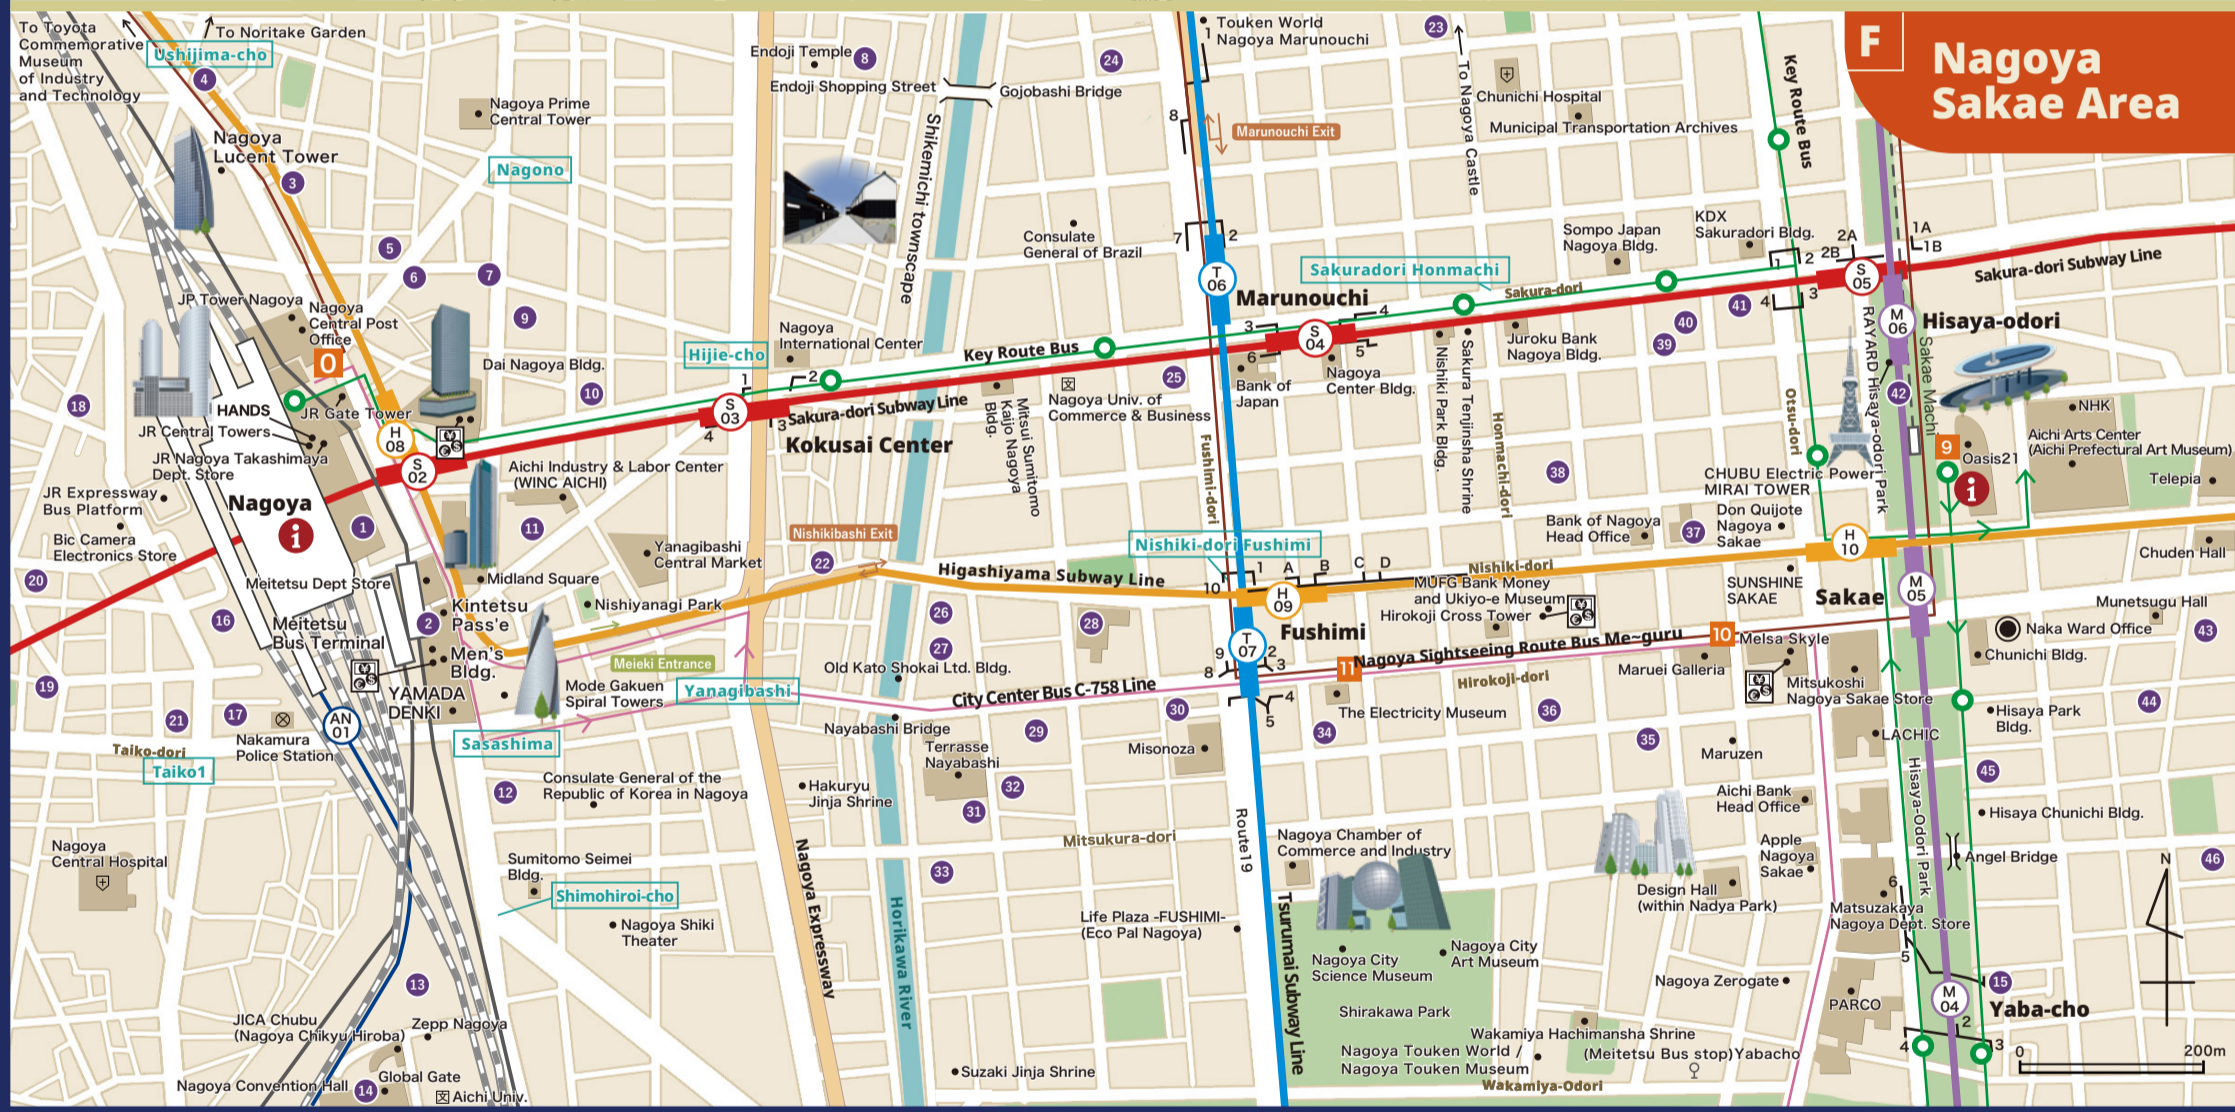

Nagoya Castle 1-1 Hommaru, Naka-ku, Nagoya (052)231-1700 MAP A D-2 4 M07	Atsuta Jingu Shrine 1-1-1 Jingu, Atsuta-ku, Nagoya (052)671-4151 MAP A E-7 M26 M27	The Tokugawa Art Museum 1017 Tokugawa-cho, Higashi-ku, Nagoya (052)935-6262 MAP A City Bus Tokugawaen-Shindeki M12 6
CHUBU Electric Power MIRAI TOWER 3-6-15 Nishiki, Naka-ku, Nagoya (052)971-8546 MAP A E-3 9 M06 M05 S05	Osukannon 2-21-47 Osu, Naka-ku, Nagoya (052)231-6525 MAP A D-4 T08	Toyota Commemorative Museum of Industry and Technology 4-1-35 Noritake Shin-machi, Nishi-ku, Nagoya (052)551-6115 MAP A B-2 1 Meitetsu Sako M07
Noritake Garden 3-1-36 Noritake Shin-machi, Nishi-ku, Nagoya (052)561-7114 MAP A C-2 2-A 2-B H07	Nagoya City Science Museum 2-17-1 Sakae, Naka-ku, Nagoya (052)201-4486 MAP A D-3 11 H09 T07	Higashiyama Zoo and Botanical Gardens 3-70 Higashiyama-motomachi, Chikusa-ku, Nagoya (052)782-2111 MAP B H17 H18
Port of Nagoya Public Aquarium 1-3 Minato-machi, Minato-ku, Nagoya (052)654-7080 MAP D E07	LEGOLAND JAPAN RESORT 2-2-1 Kinjo-futo, Minato-ku, Nagoya (0570)058-605 MAP E AN11	SCMAGLEV and Railway Park 3-2-2 Kinjo-futo, Minato-ku, Nagoya (052)389-6100 MAP E AN11

Wide area map · F Nagoya Sakae area Hotels

1 Nagoya Marriott Associa Hotel	18 Daiwa Roynet Hotel Nagoya Shinkansenguchi	35 Nagoya Garland Hotel
2 Meitetsu Grand Hotel	19 VIA INN NAGOYA SHINKANSENGUCHI	36 Nagoya Sakae Washington Plaza
3 Cypress Hotel Nagoya-eki Mae	20 VIA INN NAGOYA EKIMAETSUBAKIHO	37 TOKYO DAICHI HOTEL NISHIKI
4 Meitetsu Inn Nagoya Ekimae	21 Daiwa Roynet Hotel Nagoya Taiko-doriguchi	38 Nagoya Garden Palace
5 MERCURE NAGOYA CYPRESS	22 NIKKO STYLE NAGOYA	39 Meitetsu Inn Nagoya Nishiki
6 Montblanc Hotel Raffine Nagoya Ekimae	23 Iris Aichi	40 Hotel Vista Nagoya [Nishiki]
7 Toyoko Inn Nagoya-eki Sakuradori-Guchi Honkan	24 Toyoko Inn Nagoya Marunouchi	41 Nishitetsu Hotel Croom Nagoya
8 Coffee Shop, diner, and guest house, Nagoya	25 Hotel Wing International Nagoya	42 THE TOWER HOTEL NAGOYA
9 Meitetsu Inn Nagoya Sakuradori	26 Nagoya B's Hotel	43 Nagoya Tokyu Hotel
10 The Royal Park Canvas-Nagoya	27 Hotel JAL City Nagoya Nishiki	44 APA Hotel Nagoya-Sakae
11 Sotetsu Fresa Inn Nagoya-Sakuradoriguchi	28 Nagoya Kanko Hotel	45 the b nagoya
12 Daiwa Roynet Hotel Nagoya Ekimae	29 Hilton Nagoya	46 Hotel Centmain Nagoya
13 THE STRINGS HOTEL NAGOYA	30 DAIWA ROYNET HOTEL Nagoya Fushimi	47 Howa Seminar Plaza
14 Nagoya Prince Hotel Sky Tower	31 DEL style NAGOYA-NAYABASHI by Daiwa Roynet Hotel	48 Toyoko Inn Chubu International Airport No.1
15 TIAD, AUTOGRAPH COLLECTION	32 Nagoya Crown Hotel	49 Toyoko Inn Chubu International Airport No.2
16 Nagoya Flower Hotel	33 Courtyard by Marriott Nagoya	
17 Nagoya Grand Hotel	34 Nagoya Fushimi Montblanc Hotel